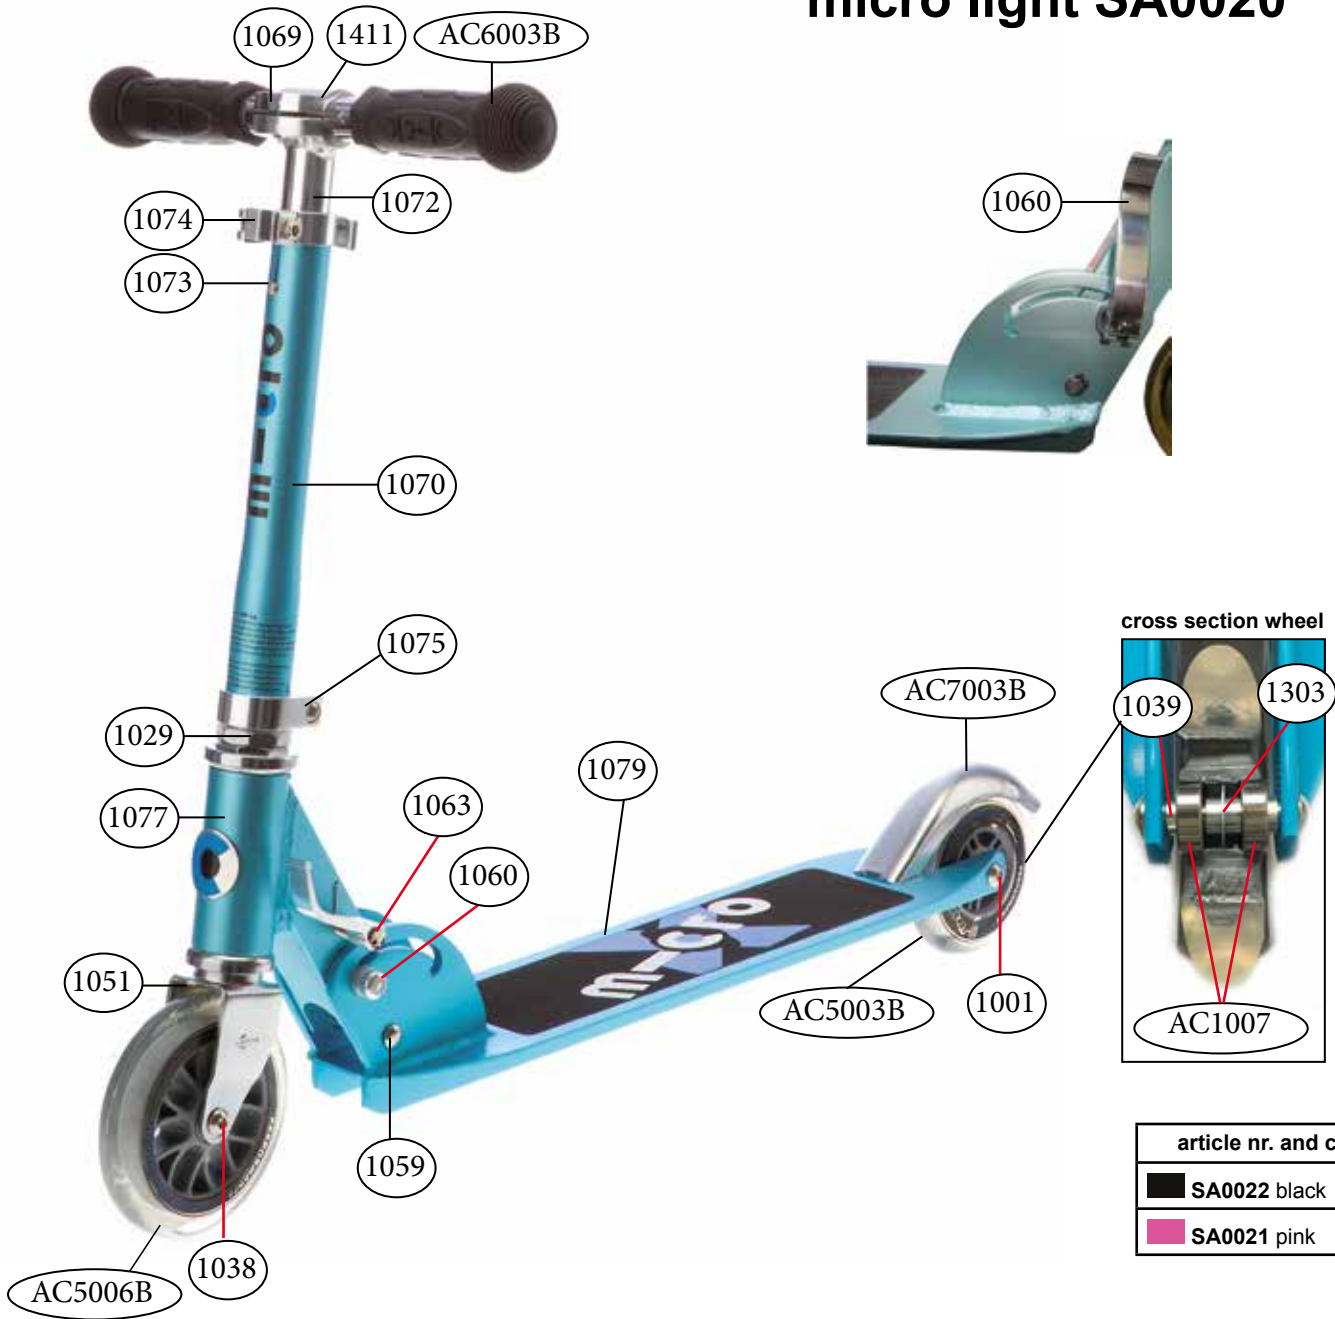

article no.	article
AC6003B	high density rubber hand grip
1001	axle bolt internal thread, 40 mm
1029	inverter logic complete, scooter
1038	axle bolt internal thread, 30 mm
1039	spacer external bearings, 3.4 mm
1051	steering fork, bullet
1059	bolt folding mechanism
1060	locking complete, light
1063	tension arm with claw, light
1064	brake plate, light
1065	brake spring, light
1066	brake bolt, light
1069	tube for handle grip, light
1070	lower t-tube, light, blue
1072	t-tube, light
1073	gold-coloured bolt & spring handlebar, light
1074	quick-acting clamp, light
1075	lower clamp, light
1077	front holder, light, blue
1079	deck & griptape, light, blue
1081	griptape, light
1303	spacer 3.4mm
1411	holder for handgrip, light
AC5003B	wheel back complete blister
AC5006B	front wheel complete blister
AC7003B	brake complete blister
AC1007	single bearing ABEC 5