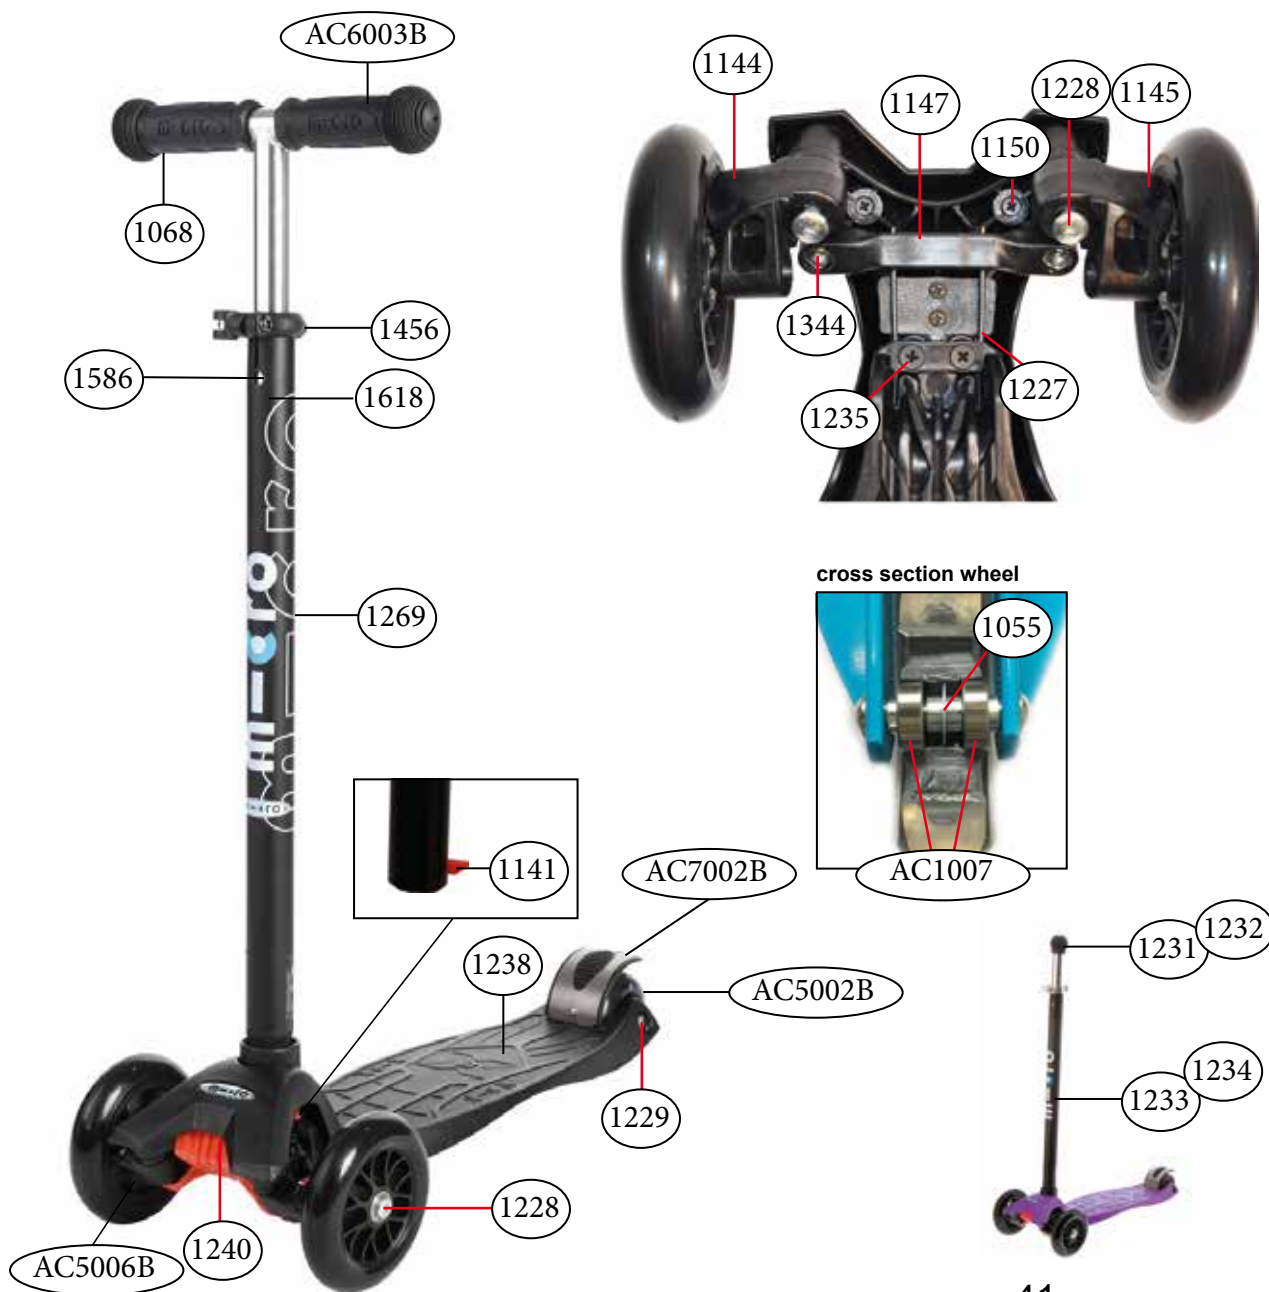

MMD036

MMD045

New 2017
MMD026

MMD035

maxi micro MM0015

article no.	article
AC6003B	high density rubber hand grip
1055	spacer between bearings 10.25 mm
1068	handles, rubber, black
1141	t-bar push button, mini
1144	shank left, mini
1145	shank right, mini
1150	screw to deck, mini
1228	axle bolt internal thread, 44,5 mm
1229	axle bolt internal thread, 65 mm
1230	brake complete, maxi, silver
1231	knob, maxi, black
1232	knob, maxi, purple
1238	deck, maxi, black
1344	axle bolt external thread & nut and washer, 22 mm
1587	nut for axle bolt, mini
1590	screw for brake
1618	plastic linkage tube, maxi
1147	steering link, mini
1227	b-bend, mini&maxi
1235	screw for b-bend, maxi
1240	fender, maxi, red
1269	t-bar black, maxi, black handles
1456	quick-acting plastic, maxi, black
1586	bolt & spring t-bar, maxi
1234	joystick bar, maxi, purple
1233	joystick bar, maxi, black
AC7002B	brake complete blister
AC5006B	front wheel complete blister
AC5002B	back wheel complete blister
AC1007	single bearing ABEC 5