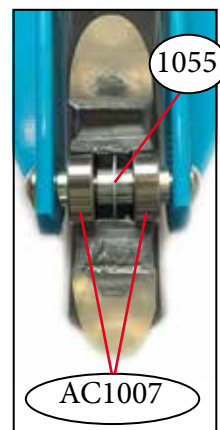

cross section wheel