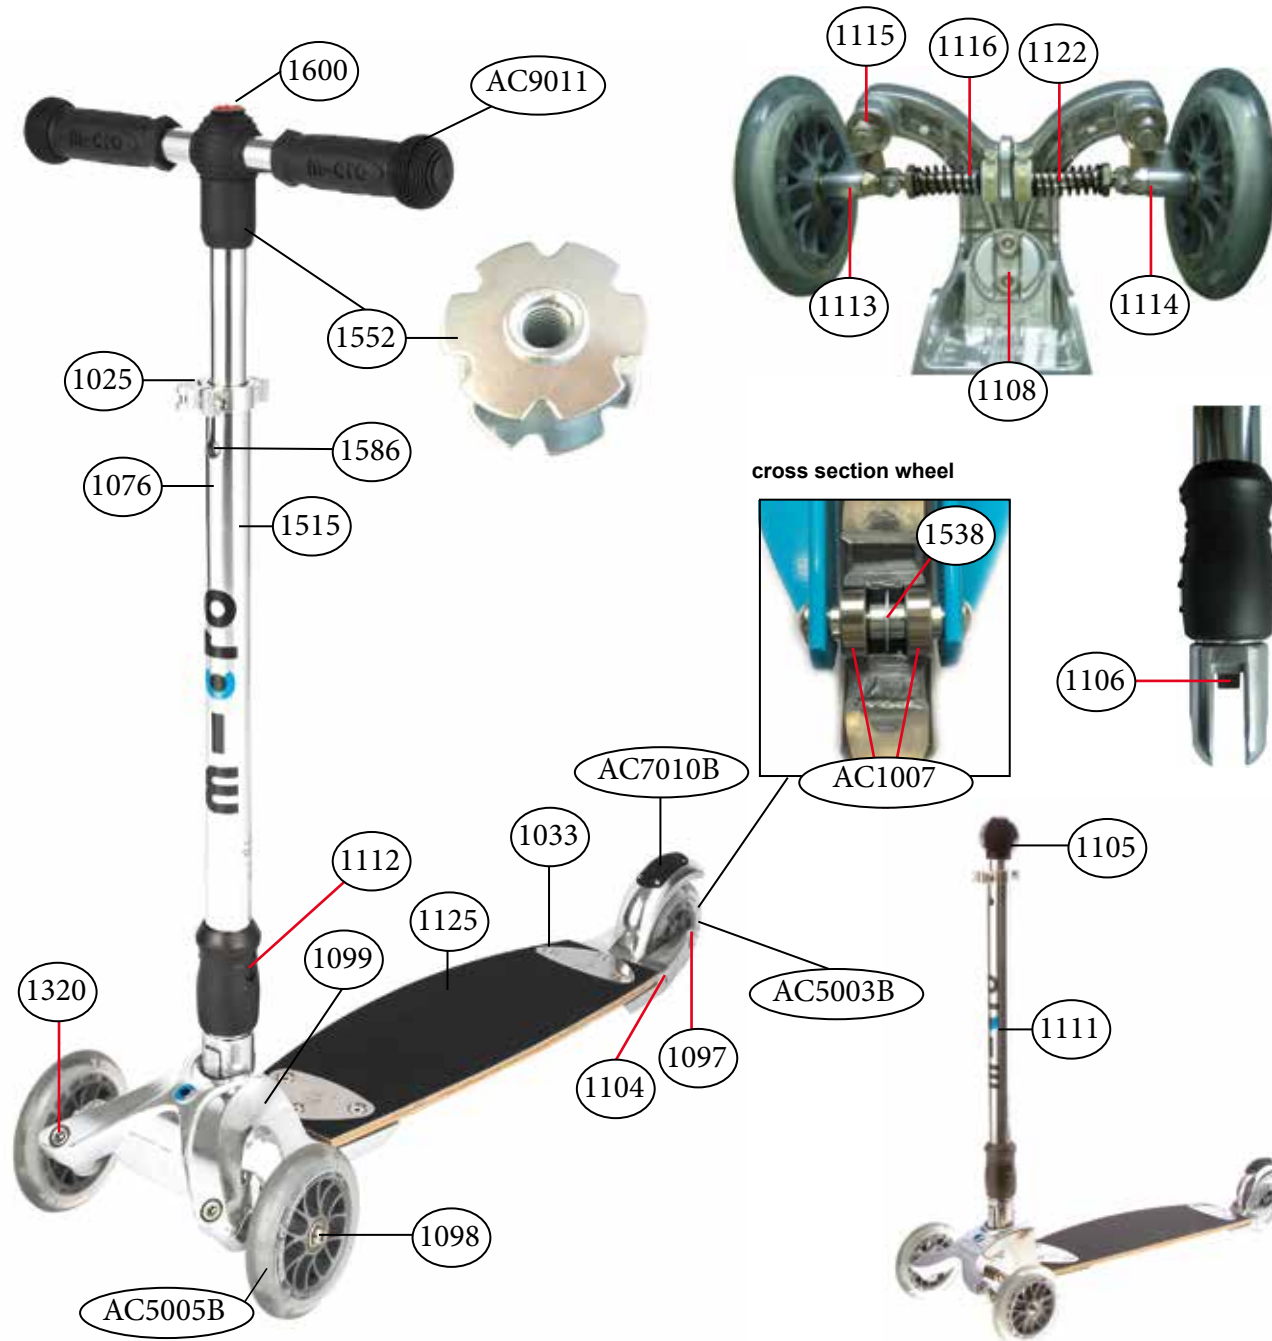

SA0119

SA0120

SA0038

NEW:
changed version for
200 mm wheeler

Old

micro kickboard original interchangeable KB0021

article no.	article
AC9011	Interchangeable
1025	quick-acting clamp, scooter, silver
1033	board fixation plates complete, deck, flex
1076	plastic linkage tube, kickboard
1097	axle bolt with nut, 36 mm
1098	axle bolt with nut, 57 mm
1099	head front complete, kbo
1100	brake plate, kbo
1101	brake spring, kbo
1102	brake bolt, kbo
1104	back part complete no wheel with brake, kbo
1105	knob, black, kbo
1106	bolt folding mechanism, kbo
1108	axle bolt external thread, washer and spring, 25 mm
1111	handle bar complete, kbo
1112	axle bolt with nut, 34 mm
1113	shank left, kbo
1114	shank right, kbo
1115	axle bolt with nut and washer, 46.5 mm
1116	steering parts complete, kbo
1122	spring black (size D17xD1.8x60x10t)
1125	deck & griptape, kbo
1126	griptape, kbo
1320	axle bolt, 46.5 mm
1424	t handlebar, kbo, silver
1515	handlebar & knob, kbo, silver
1538	spacer between bearings 10.3 mm
1552	star nut handlebar, kb
1586	bolt & spring t-bar
1600	cap (swiss design logo)
AC5003B	back wheel complete blister
AC5005B	front wheel complete blister
AC6003B	handle blister
AC7010B	brake complete blister
AC1007	single bearing ABEC 5
AC1007	single bearing ABEC 5