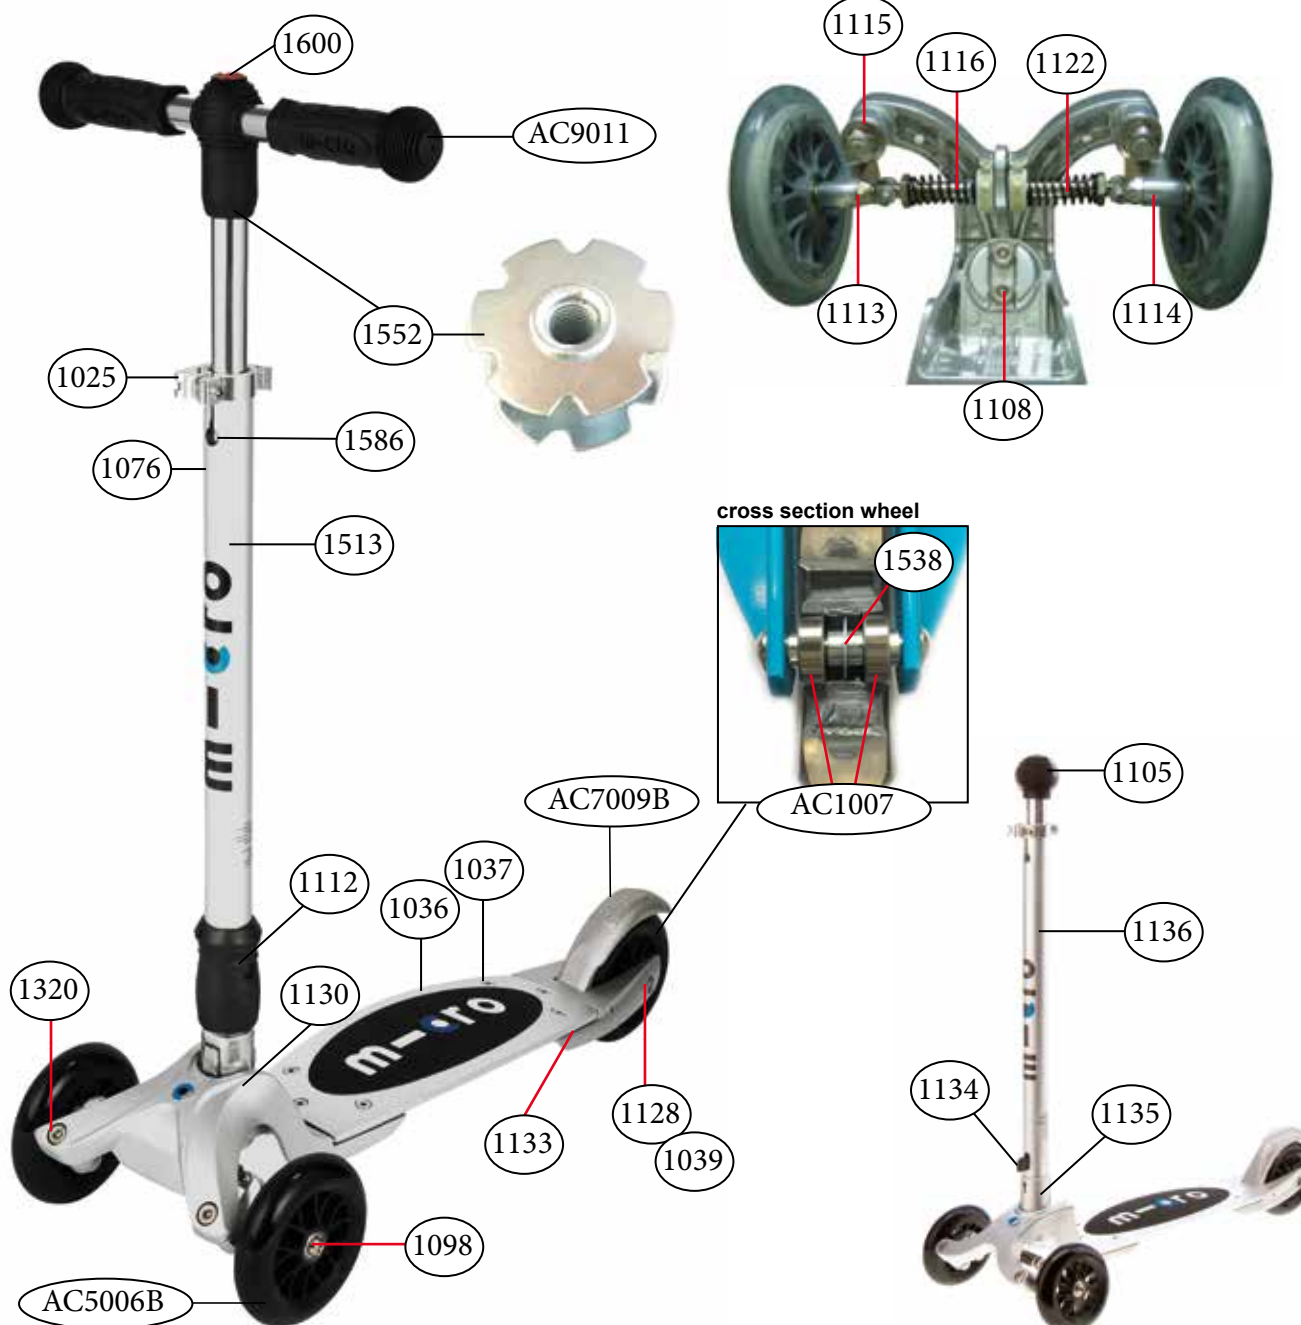

micro kickboard compact interchangeable KB0019

article no.	article
AC9011	Interchangeable
1025	quick-acting clamp, scooter, silver
1036	lower clamp, scooter, silver
1037	steering fork, flex
1054	front holder, flex, silver
1076	inverter logic complete, scooter
1098	bearing plates, scooter
1105	axle bolt internal thread, 19 mm
1108	deck & griptape, flex, silver
1112	board fixation plates complete, deck, flex
1113	countersunk screw, 23 mm
1114	spacer between bearings 19.6 mm
1115	deck & griptape, kbc, silver
1116	board fixation plates complete, alu deck, kickboard
1128	axle bolt internal thread, 30 mm
1039	spacer external bearings, 3.4 mm
1122	spring black (size D17xD1.8x60x10t)
1130	folding block, bullet
1131	locking complete, sprite & bullet
1133	spring & bolt, locking, sprite & bullet
1134	nut for spring & bolt
1135	holder plates left & right, bullet
1136	axle bolt internal thread, 33 mm
1320	brake plate, sprite & bullet
1338	brake spring, bullet & sprite
1388	brake bolt, bullet & sprite
1389	brake complete, bullet & sprite
1513	handlebar complete with knob, kbc, silver
1538	spacer between bearings 10.3mm
1552	star nut handlebar, kb
1586	bolt & spring t-bar
1600	swiss cap
AC5006B	wheel complete blister
AC6003B	handles blister
AC7009B	brake complete blister
AC1007	single bearing ABEC 5