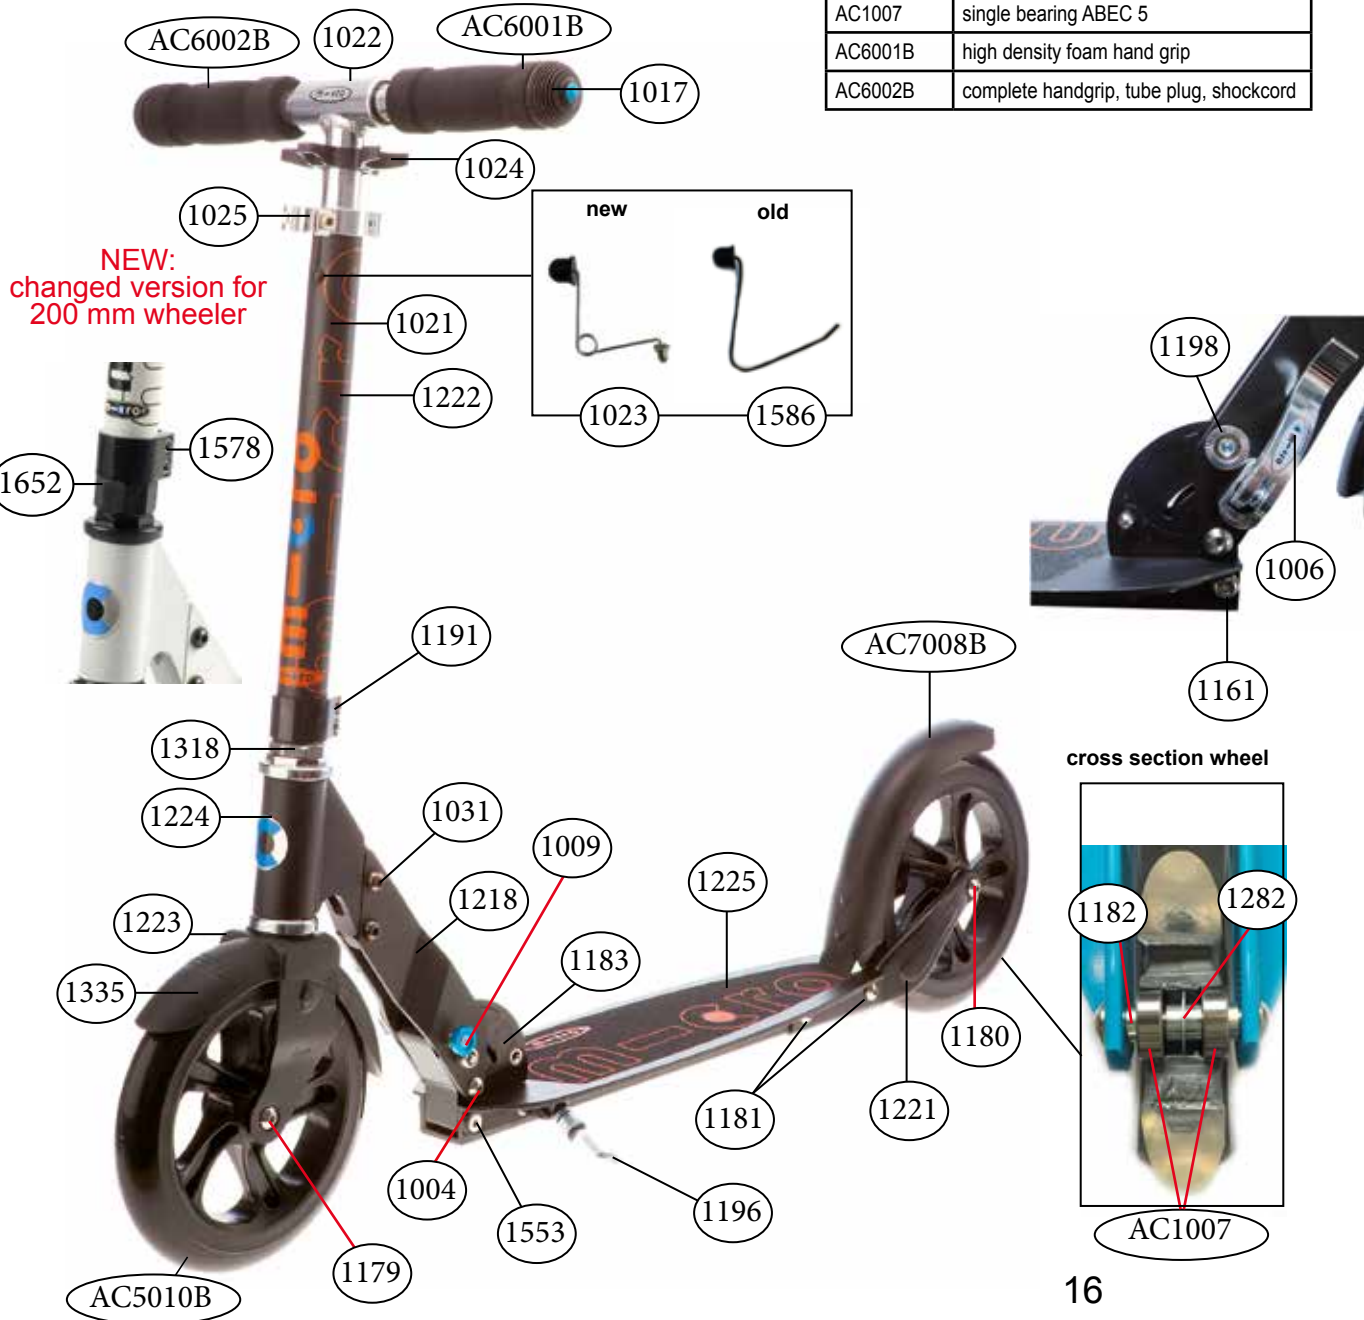

micro black SA0034

AC5010B	wheel complete blister
AC7008B	brake complete blister
AC1007	single bearing ABEC 5
AC6001B	high density foam hand grip
AC6002B	complete handgrip, tube plug, shockcord

article no.	article
1004	axle bolt internal thread, 44 mm
1006	locking complete, scooter
1009	push button, blue
1017	plugs, handle bolt, rubber strip
1021	plastic linkage tube, scooter
1022	t-tube, scooter
1024	multimountclip
1025	quick-acting clamp, scooter, silver
1031	axle bolt internal thread, 19 mm
1161	axle bolt external thread, 10.5 mm
1179	axle bolt internal thread, 43 mm
1180	axle bolt internal thread, 62 mm
1181	axle bolt internal thread, 47.5 mm
1182	spacer external bearings 9.4 mm
1183	folding block, scooter, black
1186	brake spring, black & white
1187	brake bolt, black & white
1191	lower clamp, scooter, black
1198	push button, silver
1218	holder plates left & right, black
1219	brake plate, black
1221	fastening elements wheel back, black
1222	lower t-tube, black
1223	steering fork, black
1224	front holder, black
1225	deck & griptape, black
1226	griptape, black
1282	spacer between bearings 24.30 mm
1318	inveter logic complete set (CH)
1553	axle bolt external thread, 21.5 mm
1578	lower clamp,flex 200mm, black matt
1196	kick stand with screws, scooter
1335	fender, black & white
1586/1023	bolt & spring t-bar
1652	width nut, scooter 200mm, black