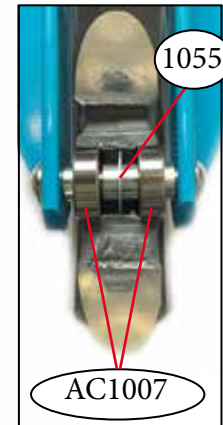

article no.	article
1055	spacer between bearings 10.25 mm
1141	t-bar push button, mini
1419	axle bolt, seat mini 3in1
1417	seat, mini3in1
1418	O-handle bar without seat, mini3in1
1420	holder for seat, mini 3in1
AC9000	handelbare with saddle complete
AC1007	single bearing ABEC 5

cross section wheel