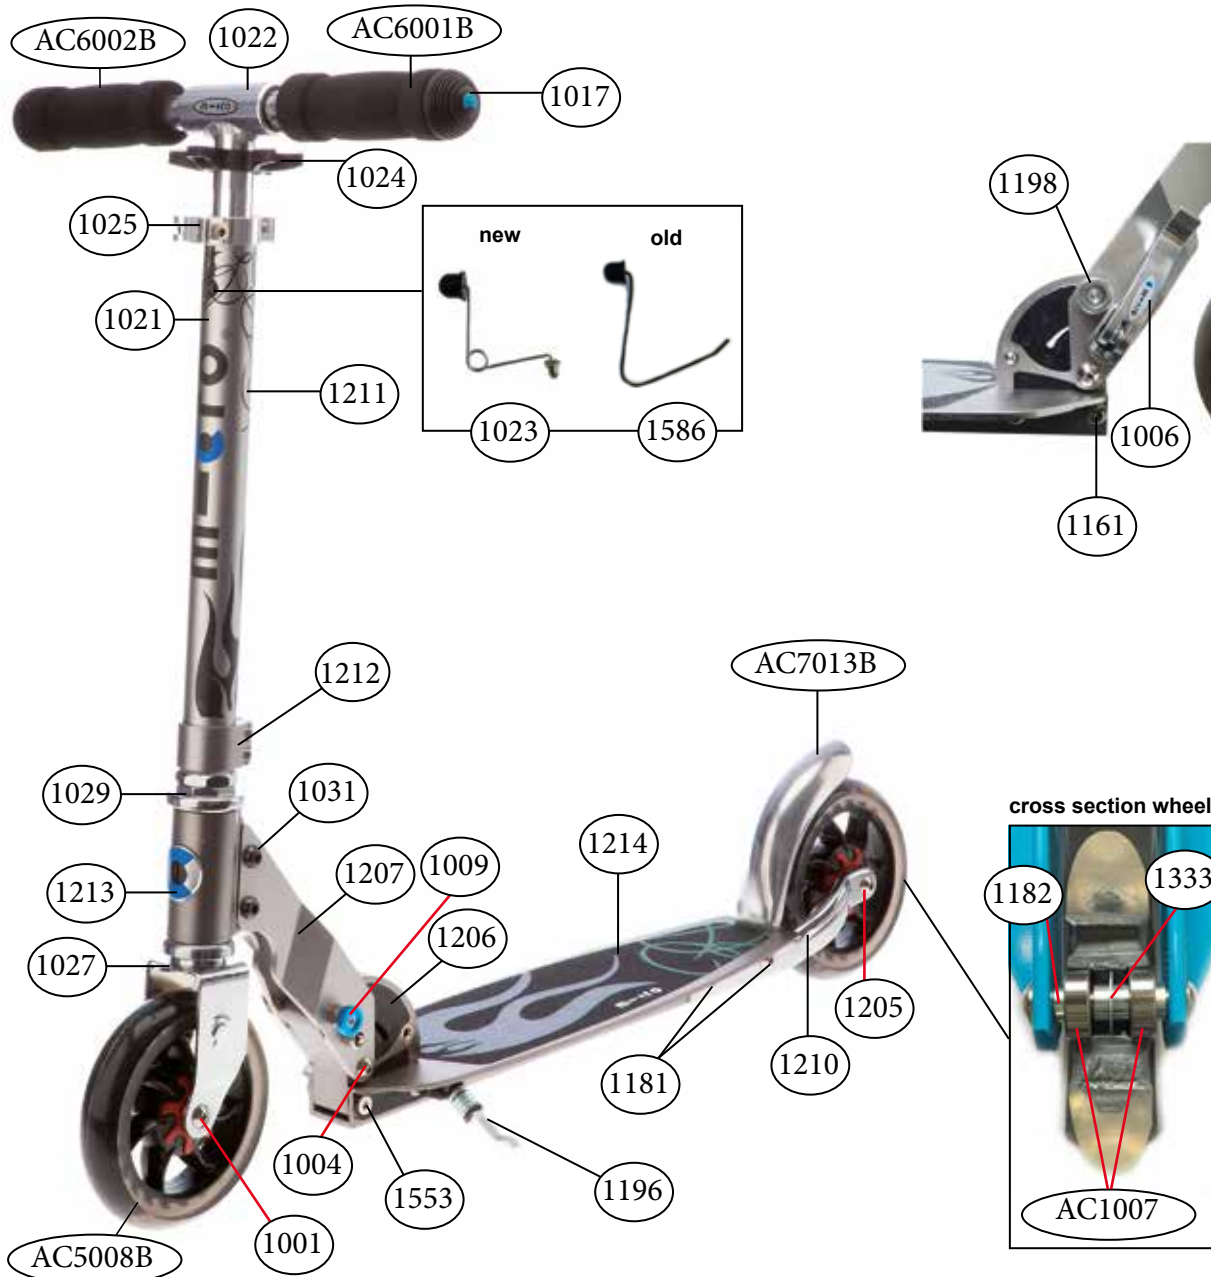

SA0143

Artikel Nr.	Artikel
1863	deck & griptape, rocket black
1864	holder plates left & right, rocket black
1865	front holder, rocket, black
1866	lower t-tube, rocket black

SA0048

micro speed+ SA0033

article no.	article
AC6001B	high density foam hand grip
AC6002B	complete handgrip, tube plug, shockcord
1001	axle bolt internal thread, 40 mm
1004	axle bolt internal thread, 44 mm
1006	locking complete, scooter
1009	push button, blue
1017	plugs, handle bolt, rubber strip
1021	plastic linkage tube, scooter
1022	t-tube, scooter
1023	bolt & spring t-bar plastic, scooter
1024	multimountclip
1025	quick-acting clamp, scooter, silver
1027	steering fork, flex
1029	inverter logic complete, scooter
1031	axle bolt internal thread, 19 mm
1161	axle bolt external thread, 10.5 mm
1181	axle bolt internal thread, 47.5 mm
1182	spacer external bearings 9.4 mm
1187	brake bolt, black & white
1198	push button, silver
1204	griptape, rocker
1205	axle bolt internal thread, 59 mm
1206	folding block, speed, grey
1207	holder plates left & right, speed
1210	fastening elements wheel back, speed
1211	lower t-tube, speed
1212	lower clamp, speed, grey
1213	front holder, speed
1214	deck & griptape, speed
1333	spacer between bearings 21.30 mm
1412	brake plate, speed
1413	brake spring, speed
1553	axle bolt external thread, 21.5 mm
1196	kick stand with screws, scooter
1586/1023	bolt & spring t-bar
AC5008B	wheel complete blister
AC7013B	brake complete blister
AC1007	single bearing ABEC 5