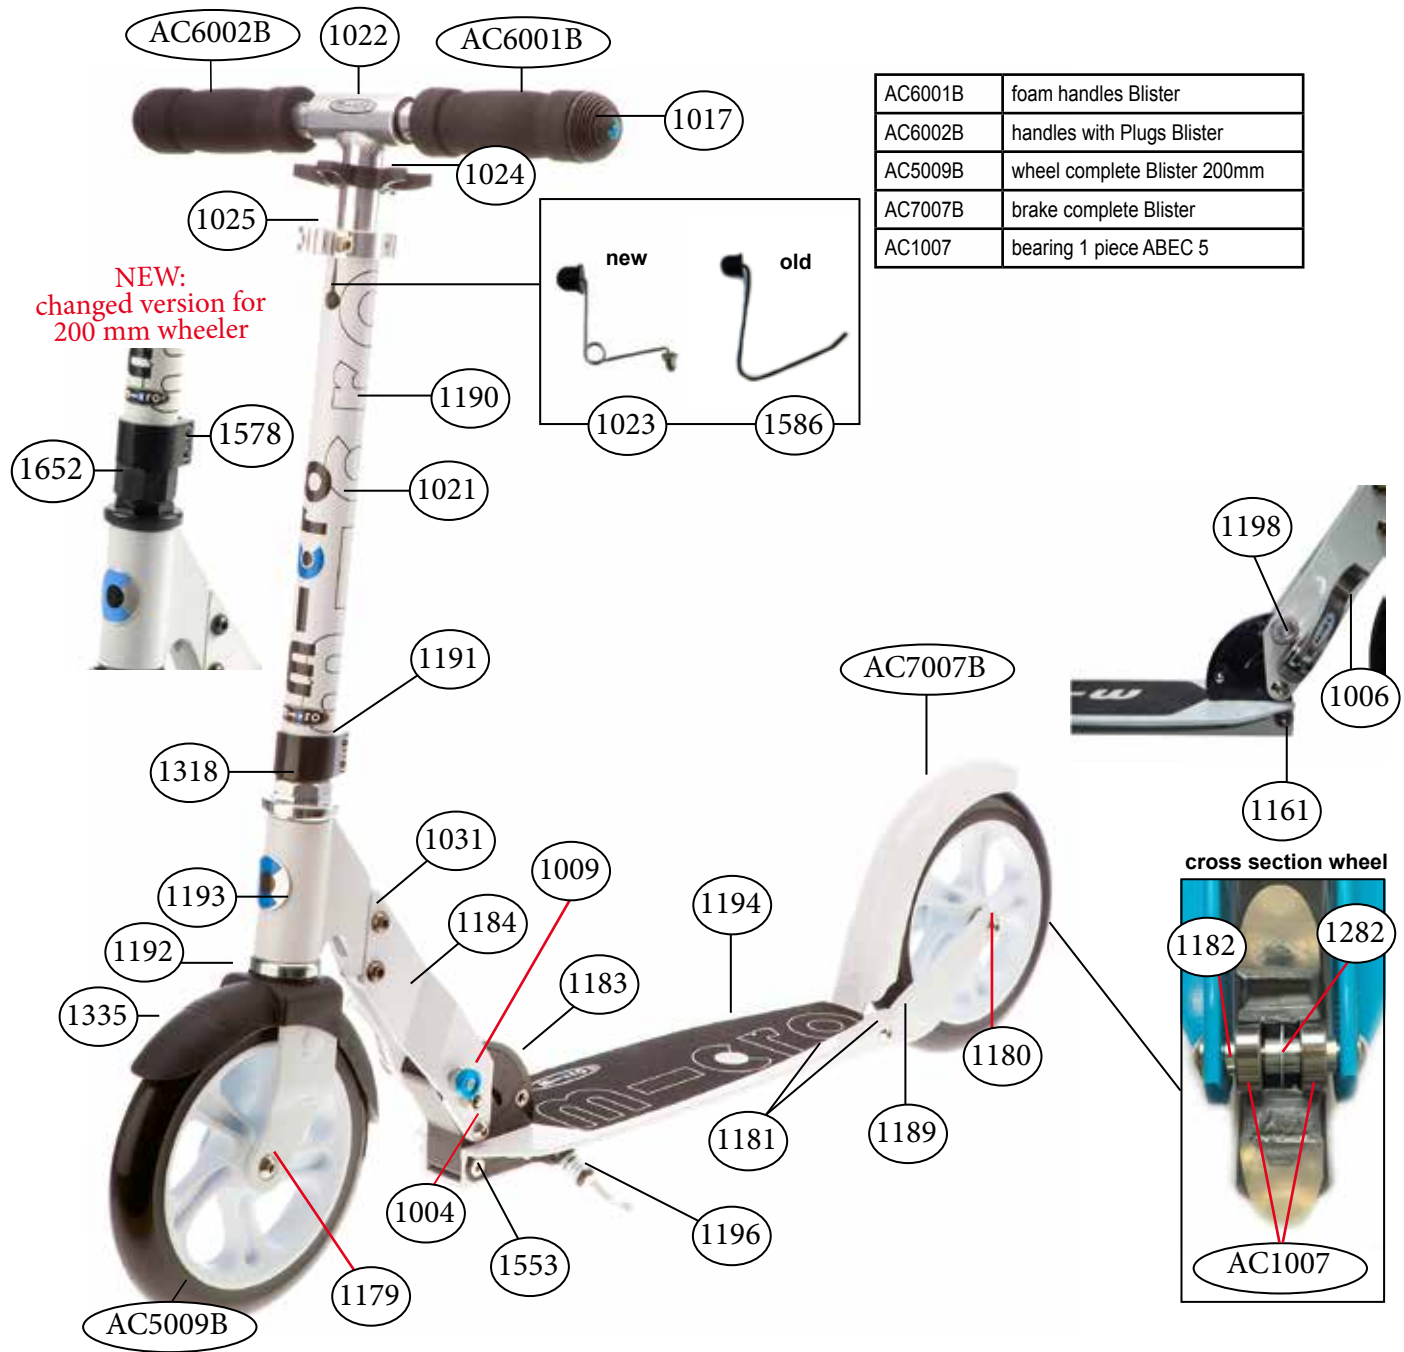

micro white SA0031

AC6001B	foam handles Blister
AC6002B	handles with Plugs Blister
AC5009B	wheel complete Blister 200mm
AC7007B	brake complete Blister
AC1007	bearing 1 piece ABEC 5

article no.	article
1004	axle bolt internal thread, 44 mm
1006	locking complete, scooter
1009	push button, blue
1017	plugs, handle bolt, rubber strip
1021	plastic linkage tube, scooter
1022	t-tube, scooter
1024	multimountclip
1025	quick-acting clamp, scooter, silver
1031	axle bolt internal thread, 19 mm
1161	axle bolt external thread, 10.5 mm
1179	axle bolt internal thread, 43 mm
1180	axle bolt internal thread, 62 mm
1181	axle bolt internal thread, 47.5 mm
1182	spacer external bearings 9.4 mm
1183	folding block, scooter, black
1184	holder plates left & right, white
1185	brake plate, white
1186	brake spring, black & white
1187	brake bolt, black & white
1189	fastening elements wheel back, white
1190	lower t-tube, white
1191	lower clamp, scooter, black
1192	steering fork, white
1193	front holder, white
1194	deck & griptape, white
1195	griptape, white
1198	push button, silver
1282	spacer between bearings 24.30 mm
1318	inverter logic complete set (CH)
1553	axle bolt external thread, 21.5 mm
1578	lower clamp,flex 200mm, black matt
1196	kick stand with screws, scooter
1335	fender, black & white
1586/1023	bolt & spring t-bar
1652	width nut, scooter 200mm, black