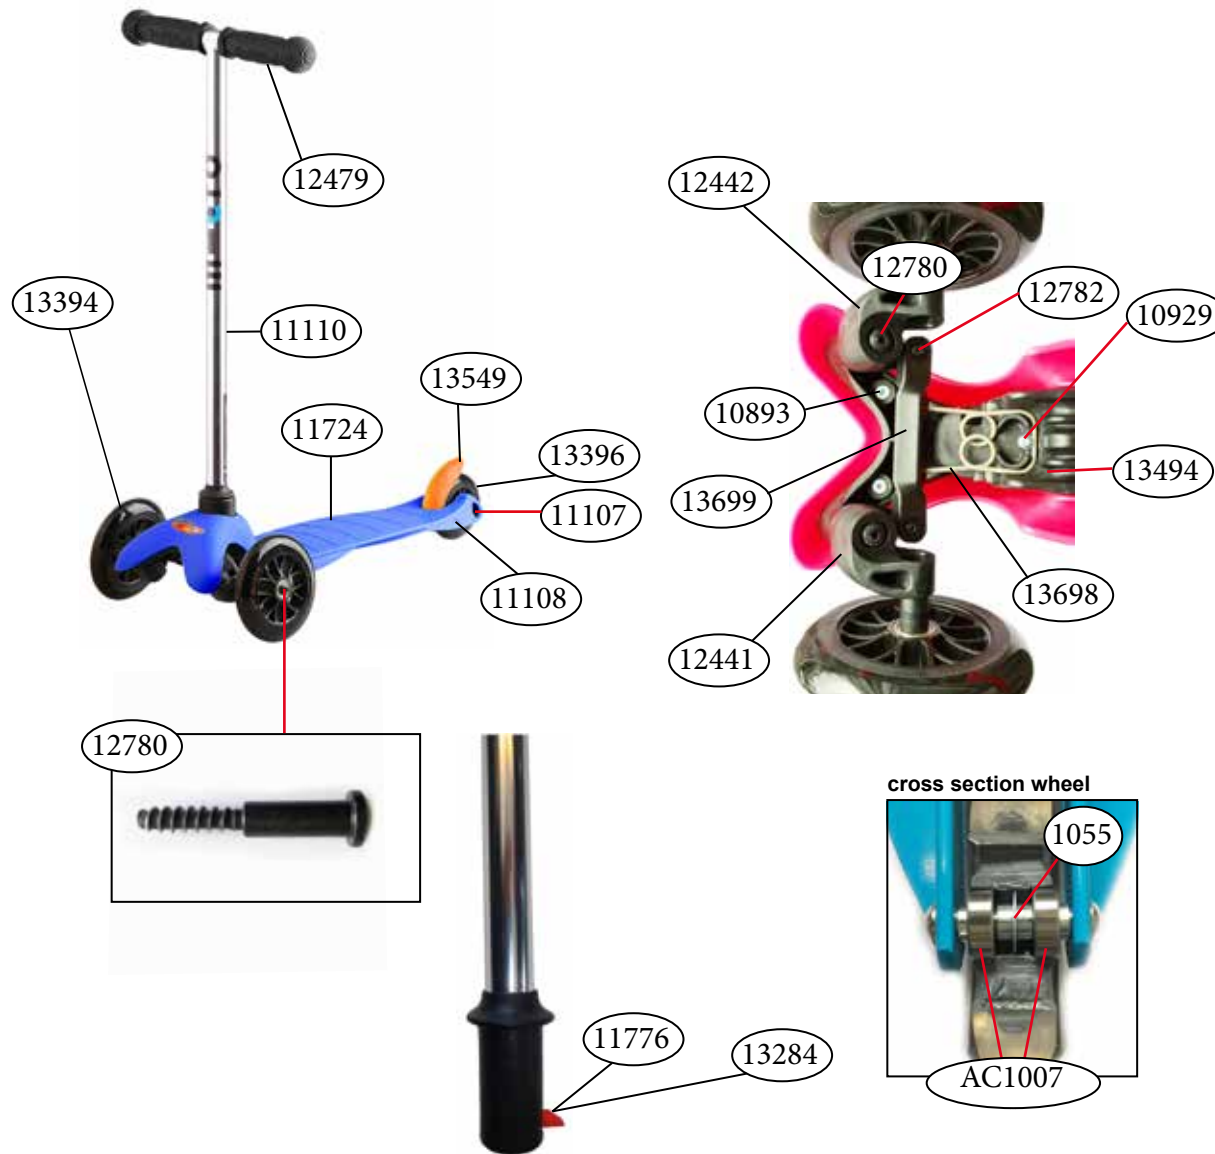

MM0002

MM0005

MM0007

MM0008

MM0009

MM0022

MM0156

mini micro sporty MM0079 (Germany)

article no.	article
1055	spacer (inside) wheel
10893	screws for deck 8 pieces
10929	screw for b-bend
11107	axle
11108	brake pin
11109	brake spring
11110	handlebar completely silver, rubber grips black
11724	deck blue
11776	red clip for t-bar
12441	shank left
12442	shank right
12479	rubber hand grip black
12780	axle (remform screw with shaft)
12782	axle short
13699	steering link
13284	spring for clip at t-bar
13394	wheel black (front)
13396	wheel black (back)
13494	body (black)
13549	brake orange
13698	u-bend
AC1007	single bearing ABEC 5