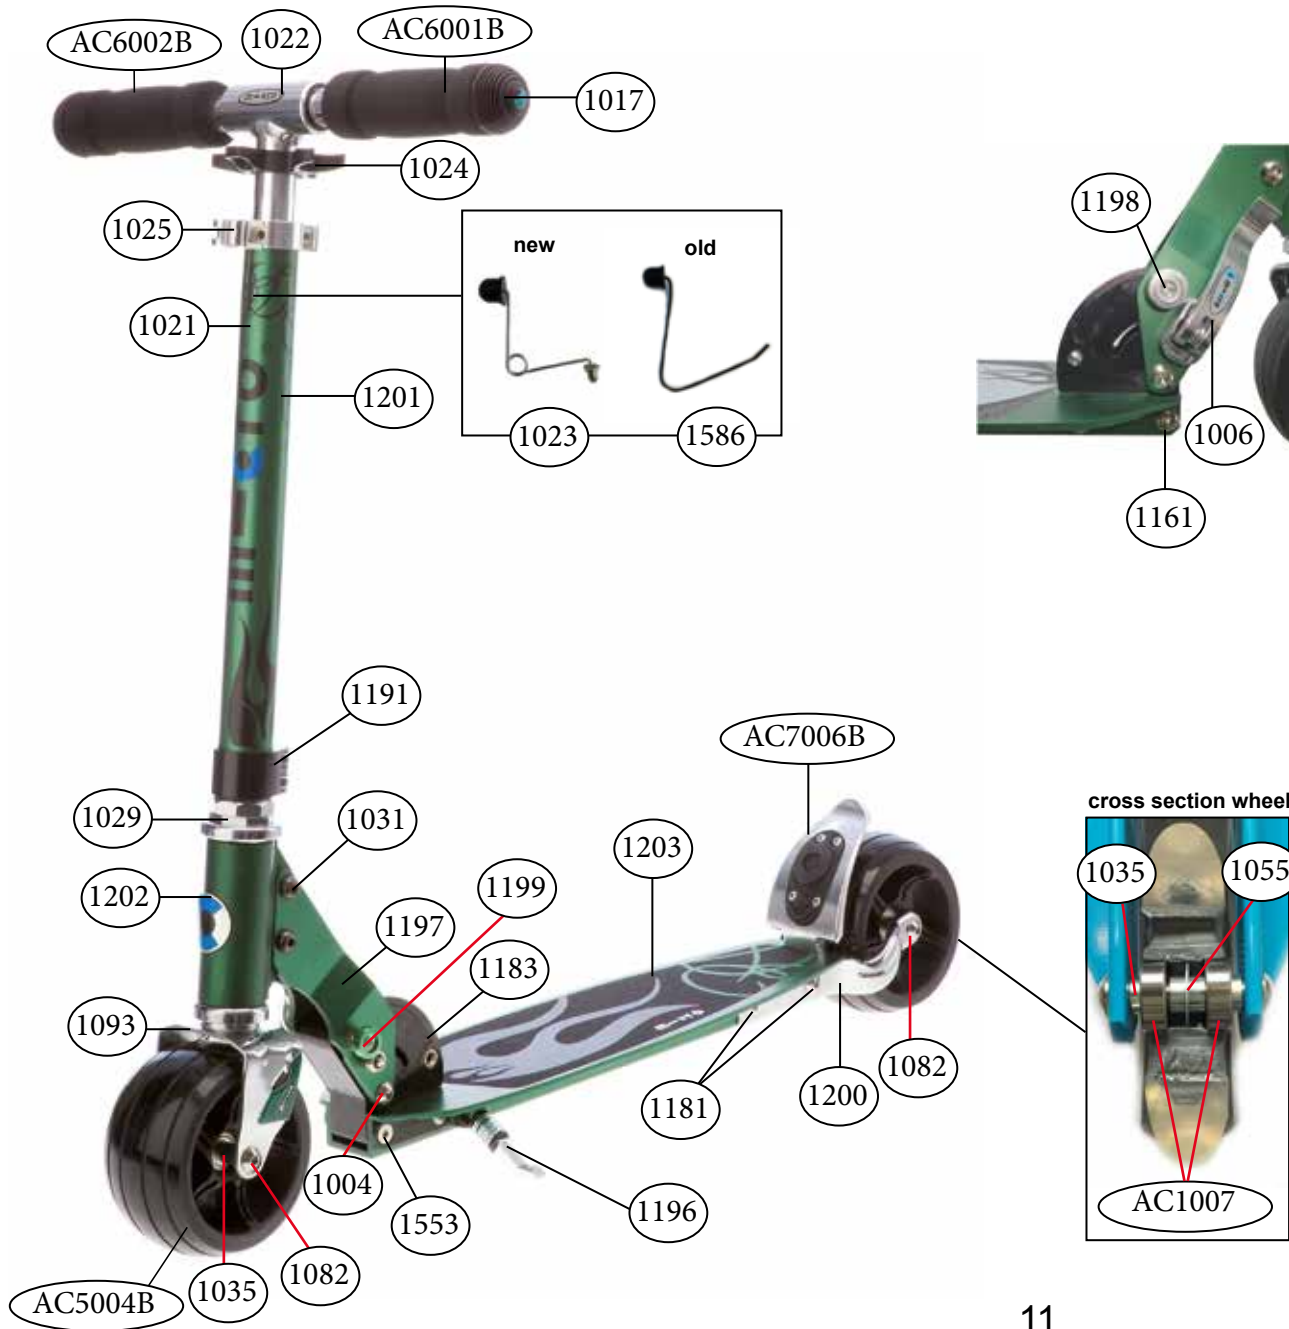

micro rocket SA0032

article no.	article
AC6001B	high density foam hand grip
AC6002B	complete handgrip, tube plug, shockcord
1004	axle bolt internal thread, 44 mm
1006	locking complete, scooter
1017	plugs, handle bolt, rubber strip
1021	plastic linkage tube, scooter
1022	t-tube, scooter
1024	multimountclip
1025	quick-acting clamp, scooter, silver
1029	inverter logic complete, scooter
1031	axle bolt internal thread, 19 mm
1035	spacer between bearings 19.6 mm
1055	spacer between bearings 10.25 mm
1082	axle bolt internal thread, 70 mm
1086	brake plate, monster bullet
1087	brake spring, monster bullet & rocket
1093	steering fork, monster bullet
1161	axle bolt external thread, 10.5 mm
1181	axle bolt internal thread, 47.5 mm
1183	folding block, scooter, black
1191	lower clamp, scooter, black
1197	holder plates left & right, rocket
1198	push button, silver
1199	push button, green
1200	fastening elements wheel back, rocket
1201	lower t-tube, rocket
1202	front holder, rocket, green
1203	deck & griptape, rocket, green
1204	griptape, rocker
1208	brake bolt, speed
1553	axle bolt external thread, 21.5 mm
1196	kick stand with screws, scooter
1586/1023	bolt & spring t-bar
AC5004B	wheel complete blister
AC7006B	brake complete blister
AC1007	single bearing ABEC 5