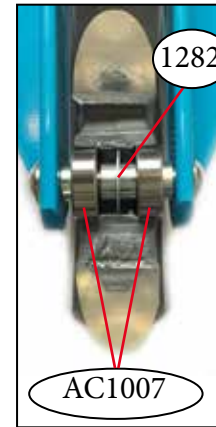

cross section wheel